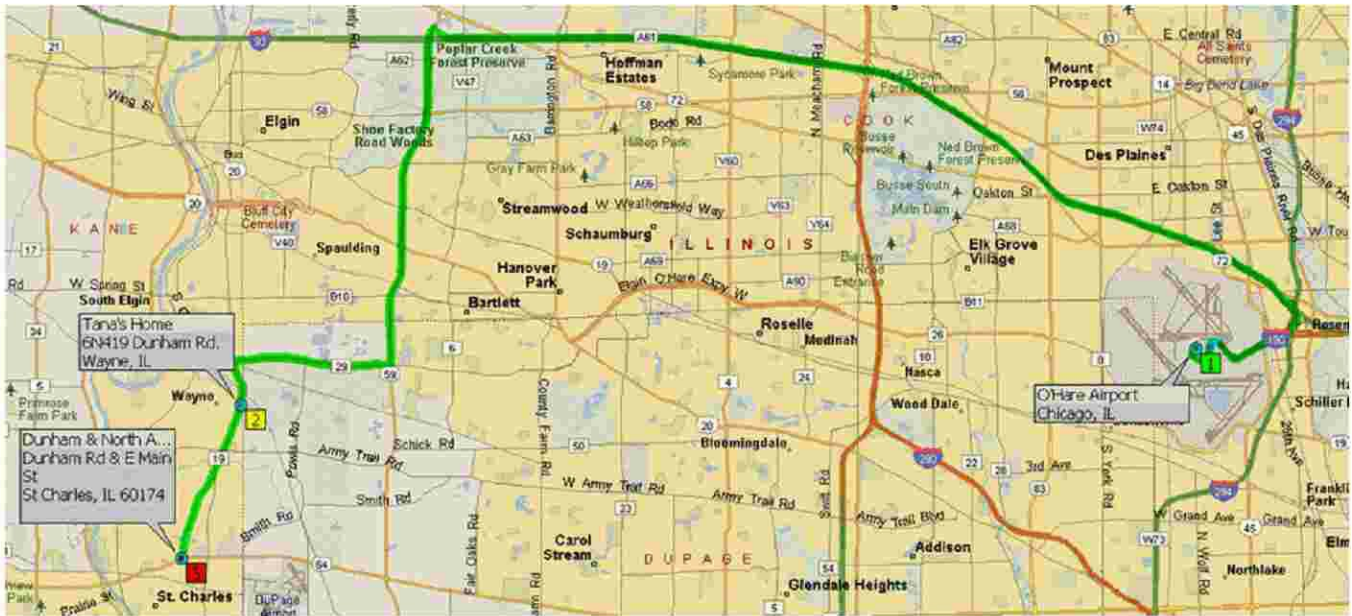

TRAVELING TO/FROM ST. CHARLES MAPS

O'hare Airport to St. Charles (Dunham & E. Main St)

Directions	Miles
1. Exit airport traveling NE, merge onto I-190 E.	1.9
2. Merge onto I-294 N via exit number 1C toward Milwaukee/I-90 W/Rockford (Portions toll).	.4
3. Merge onto NW Tollway/I-90 W toward Rockford (Portions toll).	18.2
4. Take the IL-59 exit.	0.4
5. Turn left onto New Sutton Rd/IL-59.	6.7
6. Turn right onto W. Stearns Rd.	3.1
7. Turn left onto Dunham Rd.	2.4
8. Turn right onto Dunham Rd. (Dunham branches off here)	1.7
9. Arrive at E. Main St., see map below for hotels from here	0
Estimated time = 47 min.	35

St. Charles returning to O'hare Airport

Directions	Miles
1. Start out going East on IL-64/E. Main St.	4.0
2. Turn left onto IL-59	10.4
3. Merge onto NW Tollway/I-90 E toward Chicago (Portions toll)	18
4. Merge onto I-190 W toward O'hare	2.5
5. Take DEPARTURES toward Terminals 1,2,3	0.6
Estimated time = 42 min.	35

Note return directions do not match the map above.

Hotels in St. Charles with respect to Dunham Rd. & E. Main St. (North Ave).

- Holiday Inn Express** – 1600 E. Main St., St. Charles, IL (630-584-5300)
- Courtyard by Marriott** – 700 Courtyard Drive, St. Charles, IL (630-377-6370)
- Pheasant Run** – 4051 E. Main St., St. Charles, IL (800-474-3272)
- Hilton Garden Inn** - 4070 E. Main St., St. Charles, IL (630-584-0700)
- Tana Malm** - 6N419 Dunham Rd., Wayne, IL (630-584-9410)

<http://themalms.com/chipandtana>
Maps by Kevin, Mapquest and Streets & Trips